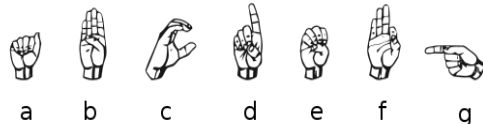

### FRUIT & EGGS

Cup of fresh fruit & scrambled egg

## BEVERAGES

Milk, Orange, Apple, Pineapple, Tomato or Cranberry juice - ½ Pint \$3 or Pint \$4 (no refills)

Lemonade, Iced Tea, or Soft Drinks - \$3 (free refills)

a b c d e f g  
palm forward thumb bent out thumb also often lower (like a claw) palm in